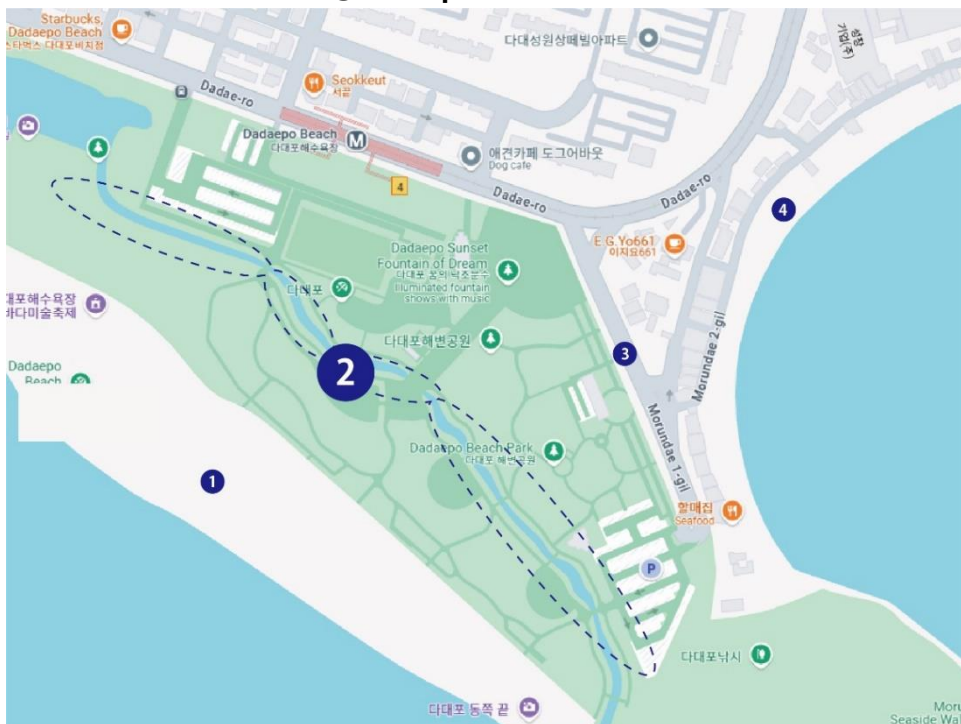

The Information for Exhibition Venues

[▶ Go to Google Maps](#)

[▶ View more images and videos](#)

① West Dadaepo Beach

② Dadaepo Beach Park

③ Dadaepo Beach Access Road

④ East Dadaepo Beach

⑤ Morundae Observatory

⑥ Gouni Ecological Trail