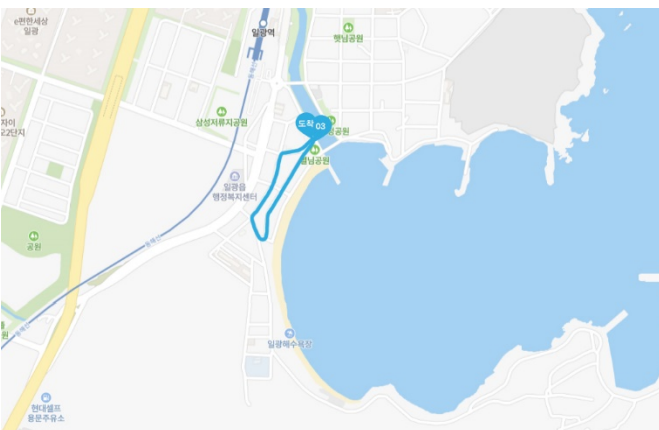

Sea Art Festival 2023

Street View of Exhibition Venue

1. Palgakjeong – Icheon Haenyeo Welfare Center

Google drive:

https://drive.google.com/drive/folders/1VdDNUh8xCvtyOZt8nIEDWYBpRGZ7g9IR?usp=share_link

2. Gangsongjeong Park – Café buuc' (Around Ilgwangcheon)

Google drive:

https://drive.google.com/drive/folders/12PJ2lktX7edvosFC3FPrh2gwwmr5dAAK?usp=share_link

3. Café buuc' - Beach entrance – Café buuc' (side road)

Google drive:

https://drive.google.com/drive/folders/1iFOfwk9hC-zgZuNVos-tWWOwWHb704pZ?usp=share_link

4. Roundabout in front of Ilgwang Station – Brown Dot hotel

Google drive:

https://drive.google.com/drive/folders/1bSUYEaC2CifXZgVEcHFjXq5PM1Tmbunl?usp=share_link

5. Roundabout in front of Ilgwang Station – (formerly)HAN GLAS (Dongbaek-ri direction)