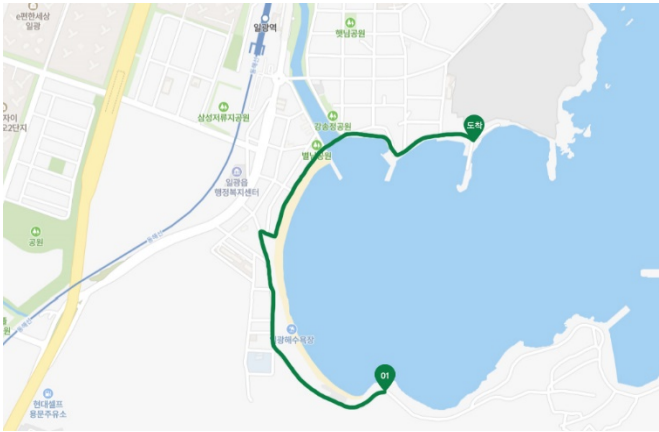

Sea Art Festival 2023

Street View of Exhibition Venue

1. Palgakjeong – Icheon Haenyeo Welfare Center

Google drive:

https://drive.google.com/drive/folders/1VdDNUh8xCvtyOZt8nIEDWYBpRGZ7g9IR?usp=share_link

2. Gangsongjeong Park – Café buuc' (Around Ilgwangcheon)

Google drive:

https://drive.google.com/drive/folders/12PJ2lktX7edvosFC3FPrh2gwwmr5dAAK?usp=share_link

3. Café buuc' - Beach entrance – Café buuc' (side road)

Google drive:

https://drive.google.com/drive/folders/1iFOfwk9hC-zgZuNVos-tWWOwWHb704pZ?usp=share_link

4. Roundabout in front of Ilgwang Station – Brown Dot hotel

Google drive:

https://drive.google.com/drive/folders/1bSUYEaC2CifXZgVEcHFjXq5PM1Tmbunl?usp=share_link

5. Roundabout in front of Ilgwang Station – (formerly)HAN GLAS (Dongbaek-ri direction)