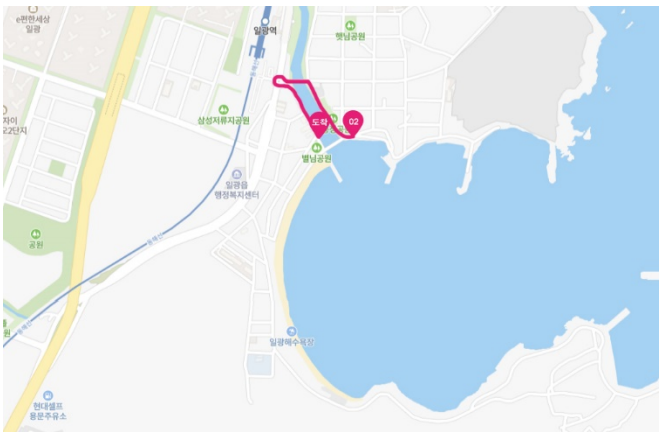

Sea Art Festival 2023

Street View of Exhibition Venue

1. Palgakjeong – Icheon Haenyeo Welfare Center

Google drive:

https://drive.google.com/drive/folders/1VdDNUh8xCvtyOZt8nIEDWYBpRGZ7g9IR?usp=share_link

2. Gangsongjeong Park – Café buuc' (Around Ilgwangcheon)

Google drive:

https://drive.google.com/drive/folders/12PJ2lktX7edvosFC3FPrh2gwwmr5dAAK?usp=share_link

3. Café buuc' - Beach entrance – Café buuc' (side road)

Google drive:

https://drive.google.com/drive/folders/1iFOfwk9hC-zgZuNVos-tWWOwWHb704pZ?usp=share_link

4. Roundabout in front of Ilgwang Station – Brown Dot hotel

Google drive:

https://drive.google.com/drive/folders/1bSUYEaC2CifXZgVEcHFjXq5PM1Tmbunl?usp=share_link

5. Roundabout in front of Ilgwang Station – (formerly)HAN GLAS (Dongbaek-ri direction)