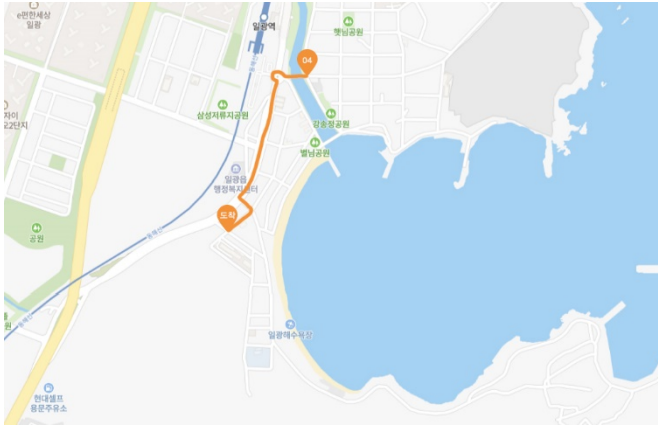

Sea Art Festival 2023

Street View of Exhibition Venue

1. Palgakjeong – Icheon Haenyeo Welfare Center

Google drive:

https://drive.google.com/drive/folders/1VdDNUh8xCvtyOZt8nIEDWYBpRGZ7g9IR?usp=share_link

2. Gangsongjeong Park – Café buuc' (Around Ilgwangcheon)

Google drive:

https://drive.google.com/drive/folders/12PJ2lktX7edvosFC3FPrh2gwwmr5dAAK?usp=share_link

3. Café buuc' - Beach entrance – Café buuc' (side road)

Google drive:

https://drive.google.com/drive/folders/1iFOfwk9hC-zgZuNVos-tWWOwWHb704pZ?usp=share_link

4. Roundabout in front of Ilgwang Station – Brown Dot hotel

Google drive:

https://drive.google.com/drive/folders/1bSUYEaC2CifXZgVEcHFjXq5PM1Tmbunl?usp=share_link

5. Roundabout in front of Ilgwang Station – (formerly)HAN GLAS (Dongbaek-ri direction)