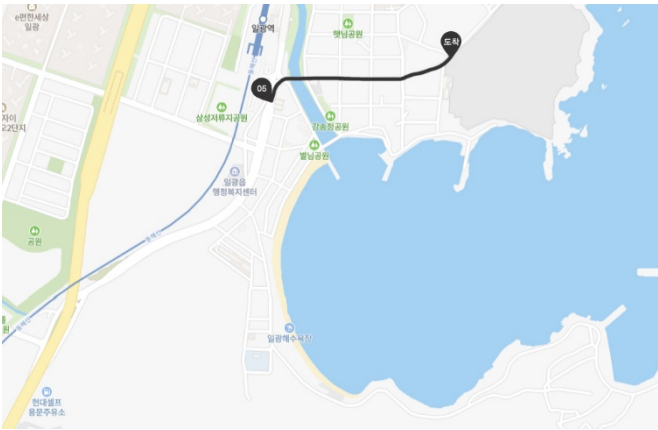

Sea Art Festival 2023

Street View of Exhibition Venue

1. Palgakjeong – Icheon Haenyeo Welfare Center

Google drive:

https://drive.google.com/drive/folders/1VdDNUh8xCvtyOZt8nIEDWYBpRGZ7g9IR?usp=share_link

2. Gangsongjeong Park – Café buuc' (Around Ilgwangcheon)

Google drive:

https://drive.google.com/drive/folders/12PJ2lktX7edvosFC3FPrh2gwwmr5dAAK?usp=share_link

3. Café buuc' - Beach entrance – Café buuc' (side road)

Google drive:

https://drive.google.com/drive/folders/1iFOfwk9hC-zgZuNVos-tWWOwWHb704pZ?usp=share_link

4. Roundabout in front of Ilgwang Station – Brown Dot hotel

Google drive:

https://drive.google.com/drive/folders/1bSUYEaC2CifXZgVEcHFjXq5PM1Tmbunl?usp=share_link

5. Roundabout in front of Ilgwang Station – (formerly)HAN GLAS (Dongbaek-ri direction)